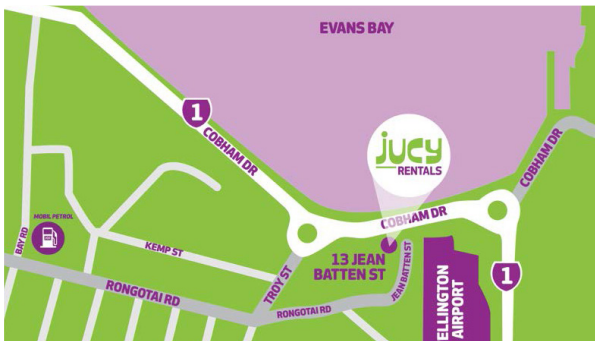

## AUCKLAND CITY

**HOURS:**  
8am — 5pm, 7 days

**ADDRESS:**  
2-16 The Strand,  
Auckland City, Parnell

**NEAREST PETROL STATION:**  
Z Petrol, 150 Beach Road, Parnell

**AFTER HOURS DROP OFF:**  
Service available for CARS ONLY.  
Park on Ngaoho Place (opposite VTNZ)  
if you can't find a park on Ronayne  
Street. Lock the vehicle and place the  
keys in the drop slot on the side of the  
JUCY building.

## WELLINGTON AIRPORT

**HOURS:**  
Mon - Fri 8am - 5pm  
Sat - Sun 9am - 5pm

**ADDRESS:**  
13 Jean Batten Street, Rongotai

**NEAREST PETROL STATION:**  
1 Bay Rd, Kilbirnie, Wellington

**AFTER HOURS DROP OFF:**  
Service available for CARS ONLY.  
Park in the designated drop off area,  
lock the car and place the keys  
through the small letter box located  
on the office door.

## CHRISTCHURCH AIRPORT

**HOURS:**  
Mon - Fri 8am — 6pm  
Sat - Sun 8am — 5pm  
Last shuttle 30 minutes prior to closing

**ADDRESS:**  
157 Orchard Road, Mustang Park,  
Harewood

**NEAREST PETROL STATION:**  
Caltex, 318 Harewood Road

## QUEENSTOWN AIRPORT

**HOURS:**  
Mon to Sun: 8am - 5.30pm  
Pre-booked Car Hire:  
Mon to Sun, 8am - 9pm

**ADDRESS:**  
52 Grant Road, Frankton,  
Queenstown 9371

**NEAREST PETROL STATION:**  
BP Connect, Corner of State Highway  
and Frankand Frankton Road