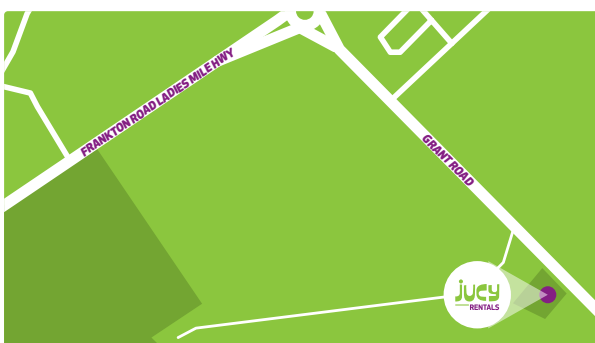

QUEENSTOWN AIRPORT

HOURS:
Mon to Sun: 8am - 5.30pm
Pre-booked Car Hire:
Mon to Sun, 8am - 9pm

ADDRESS:
52 Grant Road, Frankton,
Queenstown 9371

NEAREST PETROL STATION:
BP Connect, Corner of State Highway
and Frankand Frankton Road

AFTER HOURS DROP OFF:
Service available for CARS ONLY.
Leave the car in the signposted drop off
area of the JUCY yard (where the green
JUCY shed is). Place the keys into the
drop box inside the green shed.